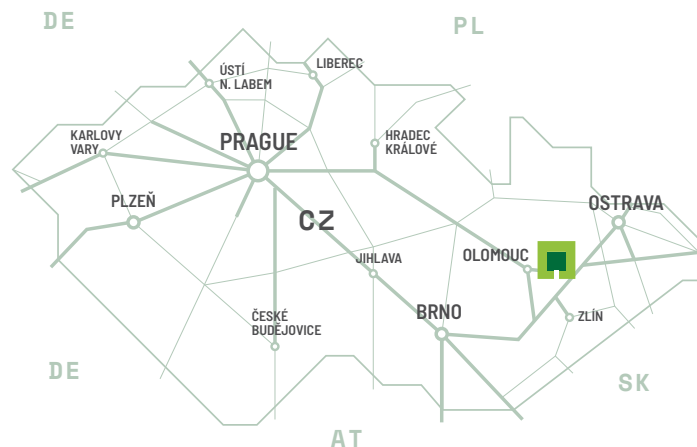

 Hlubočky

ctp

CZ

REGIONAL BENEFITS

Prime location in the heart of cost-effective region

CTPark Hlubočky is located in northern Moravia near Olomouc and enjoys a direct railroad connection, highway connection, a pool of talented employees and the long industrial history of the site. The park is nearby the E442 pan-European route. The park is currently 100% occupied by a major American aerospace manufacturer.

- ▶ On the Highway Ostrava - Brno
- ▶ Long Industrial History
- ▶ Pool of Talented Employees
- ▶ Nearby main city of Olomouc with a number of universities

D35 HIGHWAY 5 KM	OLOMOUC CITY CENTRE 13 KM
OSTRAVA AIR- PORT 70 KM	BUS STOP 400 M

MAJOR CITIES

Brno	100 km	1h 10min
Ostrava	90 km	1hr 00min
Katowice	159 km	1h 30min
Vienna	230 km	2h 30min

LOCAL ACCESS

Central location in industrial hub nearby university town

Olomouc Region, an industrial area with developed services, is divided into 5 districts. Hlubočky is located in the Olomouc District and it has about 4,200 inhabitants. The production for the aerospace industry has been concentrated here since 1951.