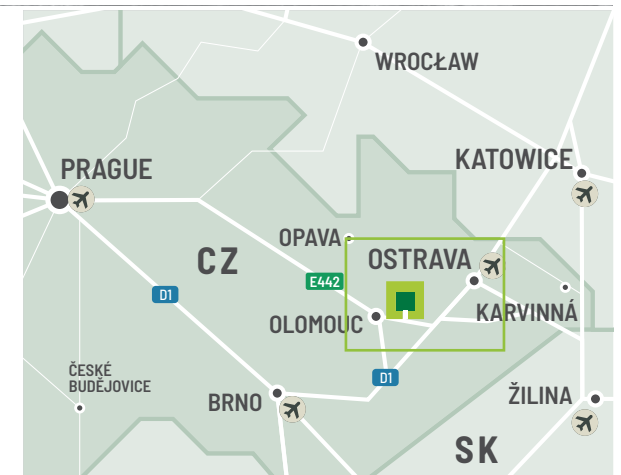

 Hlubočky

ctp

CZ

REGIONAL BENEFITS

Prime location in the heart of cost-effective region

CTPark Hlubočky is located in northern Moravia near Olomouc and enjoys a direct railroad connection, highway connection, a pool of talented employees and the long industrial history of the site. The park is nearby the E442 pan-European route. The park is currently 100% occupied by a major American aerospace manufacturer.

- ▶ On the Highway Ostrava - Brno
- ▶ Long Industrial History
- ▶ Pool of Talented Employees
- ▶ Nearby main city of Olomouc with a number of universities

D35 HIGHWAY 5 KM	OLOMOUC CITY CENTRE 13 KM
OSTRAVA AIR- PORT 70 KM	BUS STOP 400 M

MAJOR CITIES

Brno	100 km	1h 10min
Ostrava	90 km	1hr 00min
Katowice	159 km	1h 30min
Vienna	230 km	2h 30min

LOCAL ACCESS

Central location in industrial hub nearby university town

Olomouc Region, an industrial area with developed services, is divided into 5 districts. Hlubočky is located in the Olomouc District and it has about 4,200 inhabitants. The production for the aerospace industry has been concentrated here since 1951.