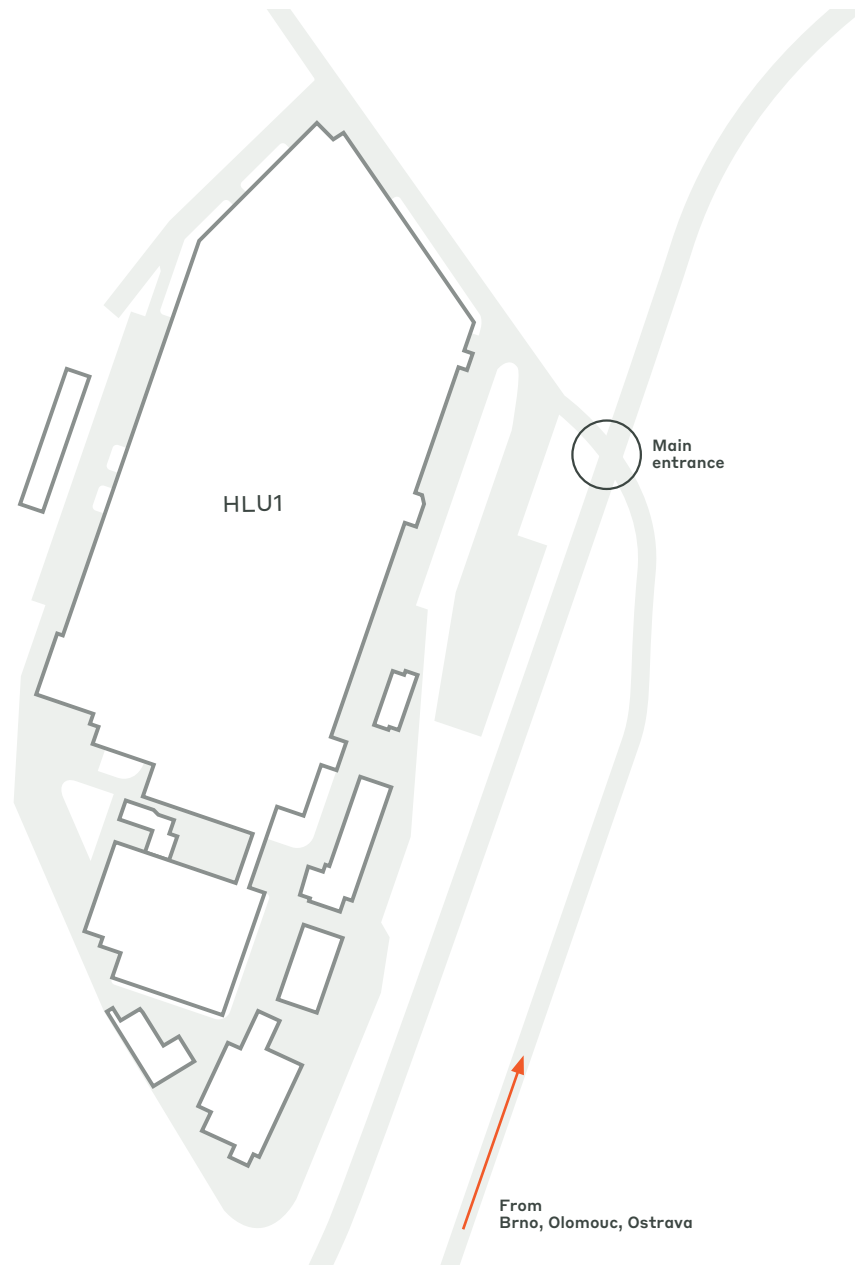

Secured site in industrial area

- Built available
- Planned
- Built occupied